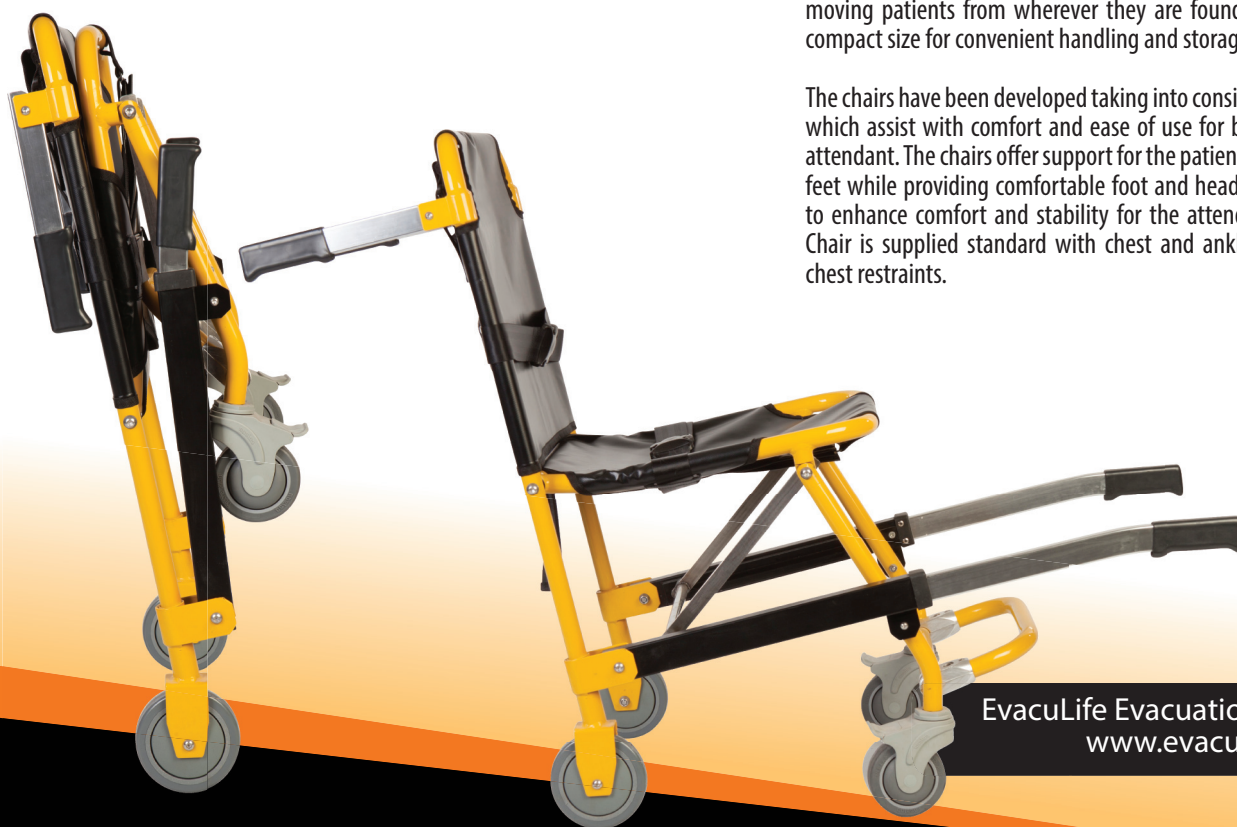

EvacuLife Transit Chair

Evacuation Chair Accessories

We also have a full range of
Evacuation Chair Signage &
Anti-Theft Alarm

Weight	11 KG
Maximum Load	160 KG
Width	51 CM
Height (folded)	106 cm
Length (folded)	22 cm
Height (deployed)	135 cm
Length (deployed)	88 cm
Warranty	5 Years

Product Details

The EvacuLife Transit Chair is simple, effective and lightweight for use in external sporting, festival, aged care, ambulance and pre-hospital environments. These chairs are designed to assist in moving patients from wherever they are found. They fold to a compact size for convenient handling and storage.

The chairs have been developed taking into consideration designs which assist with comfort and ease of use for both patient and attendant. The chairs offer support for the patient's shoulders and feet while providing comfortable foot and head-end hand grips to enhance comfort and stability for the attendant. The Transit Chair is supplied standard with chest and ankle plastic buckle chest restraints.